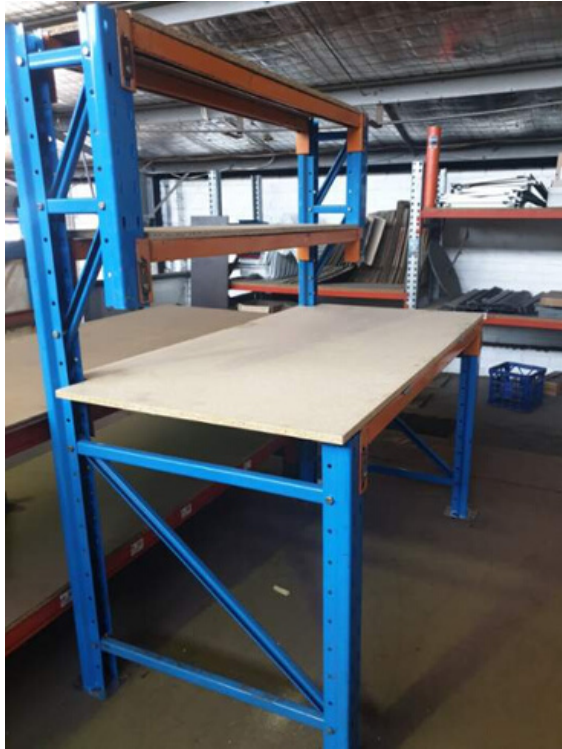

ACTIV SPECIAL

DEXION HEAVY DUTY WORKBENCH

From \$270 EX GST

**Heavy Duty Steel Workbenches.
Best price & service in Sydney.**

- 2 Frames (1750 x 840)
- 6 Beams (1372 x 51)
- 1 Bench top (1600 x 840)
- 2 Support beams (840)
- 2 New Board Shelf Levels (1350 x 295)

Our team can also customise workbenches to your unique needs and available space
- costs may vary from quoted special.

activ
STORAGE EQUIPMENT P/L

Call the Activ Storage team today to order your workbench!